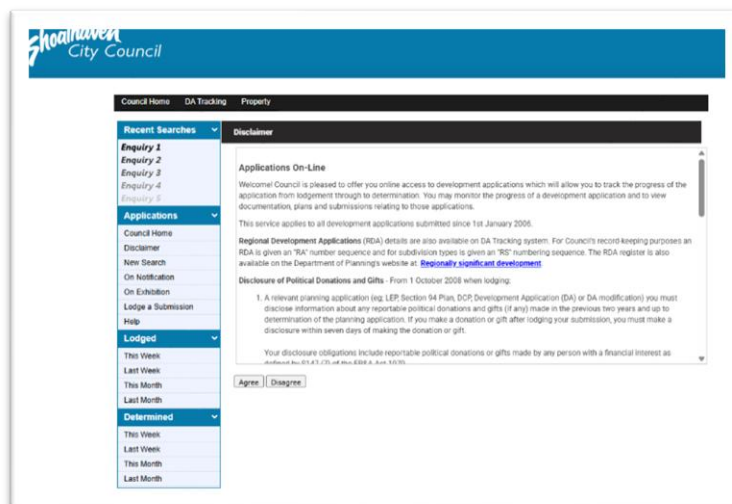

How to Search for Development Applications

Should you wish to search for DAs at any time visit the [Shoalhaven Web site](#)

Look for [Track DA](#)

Agree to the Terms

Enter the DA number or use the Advised Search Tab

The screenshot shows the Shoalhaven City Council website's search interface. At the top, there is a navigation bar with 'Council Home', 'DA Tracking', and 'Property'. Below this, there are tabs for 'Quick Search' and 'Advanced Search'. The 'Advanced Search' tab is active, and the page prompts the user to 'Please Enter Your Application Search Details Below'. The search criteria form includes fields for 'Dates From' and 'To', a 'Description' field, an 'Application Type' dropdown menu (set to 'All Development Types'), a 'Show Determined Applications' checkbox, 'Street No from' and 'To' fields, 'Street Name' and 'Suburb' dropdown menus, and 'Lot Number' and 'Plan No.' fields. 'Search' and 'Reset' buttons are located at the bottom right of the form. On the left side, there are navigation menus for 'Recent Searches' (listing Enquiry 1 through 5), 'Applications' (with links like Council Home, Disclaimer, New Search, etc.), 'Lodged' (with filters for This Week, Last Week, This Month, Last Month), and 'Determined' (with filters for This Week, Last Week, This Month, Last Month).

Enter your search criteria - Dates, Type, Street or Suburb
Click SHOW once you have found the DA

The screenshot shows the search results page on the Shoalhaven City Council website. The 'Applications Found' section is active, displaying a table of results. The table has columns for 'Application', 'Date Lodged', and 'Address'. Each row includes a 'Show' button. Below the table, there is a pagination bar showing '11' items, a page size of '10', and a 'Reset' button. The search results are as follows: